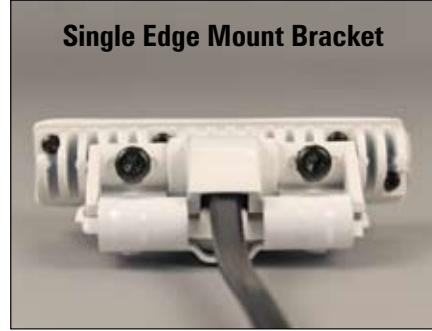

GHOST™ (Gen3 LED)

Perfect for all vehicle applications - shown here in the grille of a DOT truck increase visibility to motorists.

Mini GHOST™ lights are extremely flexible with three mounting options. Shown mounted to an interior window.

Four Dual GHOST™ lights mounted to the grille of a Dodge Charger offer supplemental safety lighting.

GOOD BETTER BEST

PRODUCT RATING

Features

- Meet GHOST™ our new line of exceptionally small 6 LED warning lights - now you can have extreme angle mid-level lighting with no flashback or dulling of output due to tinted windows because of GHOST's™ unique mounting features.
 - Light includes three versatile mounting options & 38" of 3-wire shielded cable for installation.
- Mounts included:
- 1) Permanent Mount is ideal for any exterior or interior application.
 - 2) Adhesive Mount w/ Super Duty Automotive Grade 3M Tape holds the light securely in place without drilling holes.
 - 3) Edge Mount - Single or Dual "U" Bracket that mounts to the hood or trunk edge.
- 33 Flash Patterns w/ Light Sync Technology allows you to synchronize sets of GHOST™ lights to flash with the same flash pattern.
 - Moisture and vibration resistant for heavy duty exterior or interior applications.
 - Low amp draw at less than 0.75 amps per module.

GHOST™

**Smallest
& Most
Powerful**

GHOST™ Mini Light

- White Single #EGHST1(x)W
- White Dual #EGHDT1(xx)W
- Black Single #EGHST1(x)
- Black Dual #EGHDT1(xx)

3M Super Duty Adhesive Mount

Permanent Mount

Single Edge Mount Bracket

Dual Edge Mount

Light is smaller than a quarter
at just 0.88" high.

Light head can be
adjusted up or down by 30°.

Edge Mount Replacement Brackets w/ Gasket & Mounting Hardware

Black Single Edge Mount Bracket: #PGHSTSUB, Black Dual Edge Mount Bracket: #PGHSTDUB
White Single Edge Mount Bracket: #PGHSTSUW, White Dual Edge Mount Bracket: #PGHSTDUW