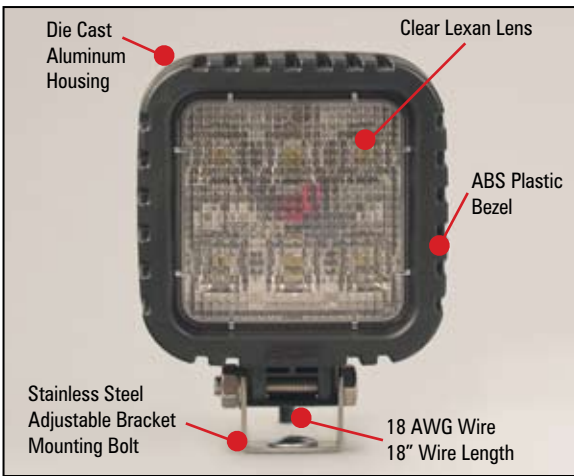

4" Square (Gen3 1000 Lumen LED Work Light)

LED Work Lights - 1000 Lumen PAR 36 & 4" Square

Four bright white 1000 Lumen LED Work Lights mounted the front of a Bombardier snow plow.

Six super bright Gen3 LEDs make this light out-shine it's halogen competitors with less amp draw.

LED Work Lights do not reflect the snow like it's halogen counterparts making snowplowing easier.

GOOD BETTER BEST
PRODUCT RATING

Features

- Announcing our new 1000 Lumen 4" Square LED Work Light that is built for the most demanding work environments including material handling, construction, agricultural, forestry, mining and other off road equipment applications.
- Long-lasting life of 30,000+ hours - no more broken bulbs and long lasting, reliable light output to illuminate your work areas and equipment.
- Mounting Bracket can be tilted forward or back 180 degrees to angle the light where you need it.
- Waterproof o-ring sealed design with a rugged die cast metal housing protects the LEDs from dust, vibration and moisture.
- Featuring exclusive premium optics that boost the LED power.
- Made with 6 super bright Gen3 White LEDs for an uncompromising flood of light for your work areas.
- The operator of the snowplow pictured at left told us "there's no reflection from the snow like halogen lights" & "everyone sees it coming & gets out of the way!" - a distinct advantage in snowy climates for clearing sidewalks or even plowing parking lots.

1000 Lumen 4" Square LED Work Light

Flood #EWLC1000SBDF0W

Spot #EWLC1000SBDS0W

Trapezoid #EWLC1000SBDT0W

TECHNICAL SPECIFICATIONS

Illumination Patterns	Flood, Spot or Trapezoid
Color Temperature:	5700k
Input Voltage Range:	10 - 60 Vdc for worldwide use
Current Consumption:	
@ 12.8 Vdc	3.1 amps
@ 25.6 Vdc	1.1 amps
@ 51.2 Vdc	0.7 amps
# of LEDs:	6 Generation 3 LEDs
Light Sync Technology:	No
Operating Temperature:	-40° to +65° C
Dimensions:	diameter x depth x height
	4.18" diam x 2.63" d x 5.29" h (height measurement is w/ bracket)