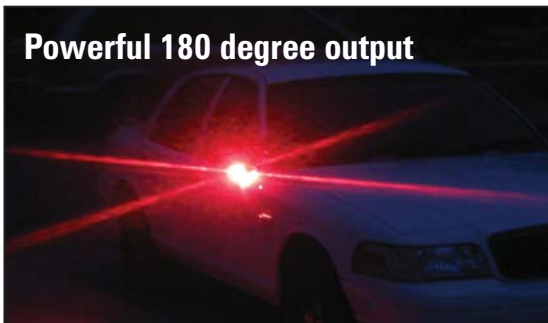

NEW!

Designed to mount under the mirror on all types of vehicles or can be surface mounted to any flat area.

Powerful 180 degree output
The first light of it's kind to provide a critical intersection warning signal on emergency vehicles.

Ships with 1-light & gasket, inline flasher w/ harness, 3 angle wedges & 2 adaptors for a variety of mounts.

by SoundOff Signal
intersector™

NEW! #ENT2B3(x) Intersector LED Light

- **Innovative Intersector light** offers a distinct safety advantage that no other light can offer. Compact & bright, the light is designed to mount under the mirror, but can be surface mounted if desired. Light includes a variety of Custom Wedges & Adaptors for versatile mounting under the mirrors or surface mounted to any flat area.
- **Intense 180° output** is maximized by the specially designed reflector that amplifies & throws the light at a perfect angle for intersection warning increasing officer safety & the safety of other motorists.
- Lego-like design; use the included wedges & adaptors to custom fit the light to your vehicle mirrors or surface mount installs:
 - 0° Wedge: for flat surface mounts.
 - 5° Wedge: for use on Crown Vic*, Impala, Charger* & truck mirrors. *For Crown Vic & Charger mirror installations use with adaptors.
 - 10° Wedge: for use on Tahoe & truck mirrors.
- Made with 9 extremely bright & powerful Gen3 LEDs.
- Includes: 1-light w/ gasket, 1-inline flasher, 3-angle wedges in 0°, 5° & 10° & 2-adaptors with mounting hardware.

TECHNICAL SPECIFICATIONS	
Flash Patterns:	30 flash patterns
Colors:	Amber, Blue, Green, Red & White (Solid Colors ONLY)
Light Sync Technology:	Yes - Up to 4 lights (compatible with other Light Sync products)
LED Info:	9 Gen3 LEDs
Input Voltage Range:	10 - 16 Vdc
Current Draw:	less than 1.5 amps
Operating Temp.:	-40° to +65° C
Dimensions:	1.88" height x 2.88" width x 2.93" depth
Mounting:	Under Mirror Mounts or Surface Mounts