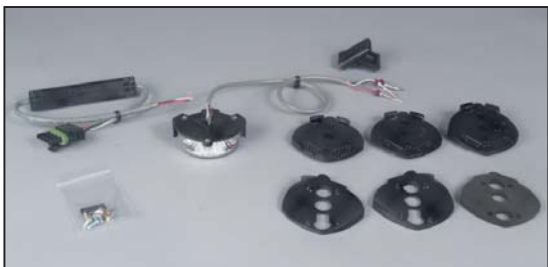

NEW!

Designed to mount under the mirror on all types of vehicles or can be surface mounted to any flat area.

Powerful 180 degree output
The first light of it's kind to provide a critical intersection warning signal on emergency vehicles.

Ships with 1-light & gasket, inline flasher w/ harness, 3 angle wedges & 2 adaptors for a variety of mounts.

by SoundOff Signal
intersector™

NEW! #ENT2B3(x) Intersector LED Light

- **Innovative Intersector light** offers a distinct safety advantage that no other light can offer. Compact & bright, the light is designed to mount under the mirror, but can be surface mounted if desired. Light includes a variety of Custom Wedges & Adaptors for versatile mounting under the mirrors or surface mounted to any flat area.
- **Intense 180° output** is maximized by the specially designed reflector that amplifies & throws the light at a perfect angle for intersection warning increasing officer safety & the safety of other motorists.
- Lego-like design; use the included wedges & adaptors to custom fit the light to your vehicle mirrors or surface mount installs:
 - 0° Wedge: for flat surface mounts.
 - 5° Wedge: for use on Crown Vic*, Impala, Charger* & truck mirrors. *For Crown Vic & Charger mirror installations use with adaptors.
 - 10° Wedge: for use on Tahoe & truck mirrors.
- Made with 9 extremely bright & powerful Gen3 LEDs.
- Includes: 1-light w/ gasket, 1-inline flasher, 3-angle wedges in 0°, 5° & 10° & 2-adaptors with mounting hardware.

TECHNICAL SPECIFICATIONS	
Flash Patterns:	30 flash patterns
Colors:	Amber, Blue, Green, Red & White (Solid Colors ONLY)
Light Sync Technology:	Yes - Up to 4 lights (compatible with other Light Sync products)
LED Info:	9 Gen3 LEDs
Input Voltage Range:	10 - 16 Vdc
Current Draw:	less than 1.5 amps
Operating Temp.:	-40° to +65° C
Dimensions:	1.88" height x 2.88" width x 2.93" depth
Mounting:	Under Mirror Mounts or Surface Mounts