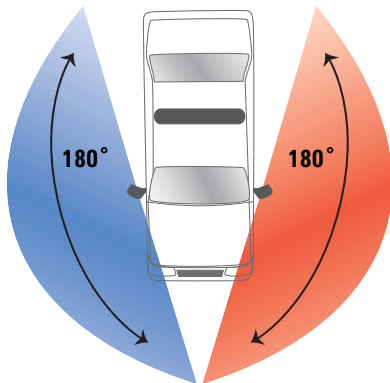

NEW!

Designed to mount under the mirror on all types of vehicles or can be surface mounted to any flat area.

Powerful 180 degree output
The first light of it's kind to provide a critical intersection warning signal on emergency vehicles.

Ships with 1-light & gasket, inline flasher w/ harness, 3 angle wedges & 2 adaptors for a variety of mounts.

by SoundOff Signal
intersector™

NEW! #ENT2B3(x) Intersector LED Light

- **Innovative Intersector light** offers a distinct safety advantage that no other light can offer. Compact & bright, the light is designed to mount under the mirror, but can be surface mounted if desired. Light includes a variety of Custom Wedges & Adaptors for versatile mounting under the mirrors or surface mounted to any flat area.
- **Intense 180° output** is maximized by the specially designed reflector that amplifies & throws the light at a perfect angle for intersection warning increasing officer safety & the safety of other motorists.
- Lego-like design; use the included wedges & adaptors to custom fit the light to your vehicle mirrors or surface mount installs:
 - 0° Wedge: for flat surface mounts.
 - 5° Wedge: for use on Crown Vic*, Impala, Charger* & truck mirrors. *For Crown Vic & Charger mirror installations use with adaptors.
 - 10° Wedge: for use on Tahoe & truck mirrors.
- Made with 9 extremely bright & powerful Gen3 LEDs.
- Includes: 1-light w/ gasket, 1-inline flasher, 3-angle wedges in 0°, 5° & 10° & 2-adaptors with mounting hardware.

TECHNICAL SPECIFICATIONS	
Flash Patterns:	30 flash patterns
Colors:	Amber, Blue, Green, Red & White (Solid Colors ONLY)
Light Sync Technology:	Yes - Up to 4 lights (compatible with other Light Sync products)
LED Info:	9 Gen3 LEDs
Input Voltage Range:	10 - 16 Vdc
Current Draw:	less than 1.5 amps
Operating Temp.:	-40° to +65° C
Dimensions:	1.88" height x 2.88" width x 2.93" depth
Mounting:	Under Mirror Mounts or Surface Mounts