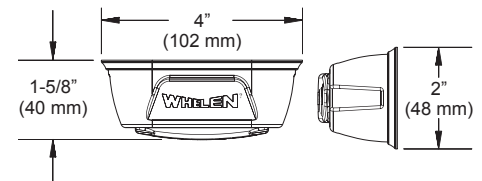

LINZ6™ Super-LED Lighthouse

Available in Red, Amber, White & Blue

Form# LINZ0908

© 2008 Whelen Engineering Co., Inc. Printed in U.S.A. Whelen Engineering Inc. reserves the right to upgrade and improve products without notice. NASCAR® is a registered trademark of the National Association for Stock Car Auto Racing, Inc. Code No. 12221A-0908

Whelen Products are proudly made in the U.S.A.

WHELEN®

ENGINEERING COMPANY, INC.

51 Winthrop Road
Chester, CT 06412-1036
(860) 526-9504 • Fax (860) 526-4078
www.whelen.com

Engineers for the Emergency Warning Industry