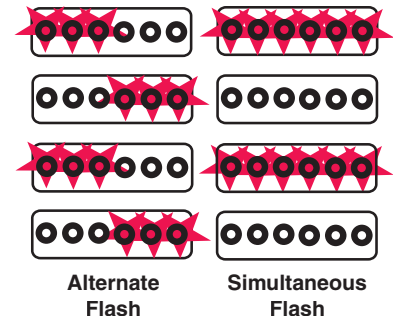

LINZ6™ Super-LED Lighthouse

Available in Red, Amber, White & Blue

Form# LINZ0908

© 2008 Whelen Engineering Co., Inc. Printed in U.S.A. Whelen Engineering Inc. reserves the right to upgrade and improve products without notice. NASCAR® is a registered trademark of the National Association for Stock Car Auto Racing, Inc. Code No. 12221A-0908

Whelen Products are proudly made in the U.S.A.

WHELEN®

ENGINEERING COMPANY, INC.

51 Winthrop Road
Chester, CT 06412-1036
(860) 526-9504 • Fax (860) 526-4078
www.whelen.com

Engineers for the Emergency Warning Industry