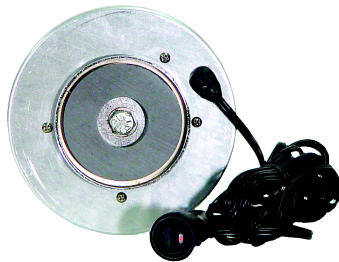

## 360° LED Beacons

*Waterproof / Affordable*

12.6253.A00

12.6253.R00

Magnet mount

Additional lens colors

- ▶ 6 Luminator LEDs in each compact light
- ▶ Internal flasher with quad flash
- ▶ Low amp draw
- ▶ Five year "No Hassle" warranty
- ▶ Aluminum base
- ▶ 1<sup>3</sup>/<sub>4</sub>" Lexan lens
- ▶ Available in five colors: ●●●●●
- ▶ 5<sup>1</sup>/<sub>2</sub>" Diameter x 2<sup>3</sup>/<sub>4</sub>" Overall Height - Magnetic Mount

**12.6253 360° LED Beacon - Magnetic Mount** 12V / 1.5A max  
 Includes a 10' straight cord, fused cigarette lighter plug with lighted POWER switch, and one 90 lb. pull magnet.