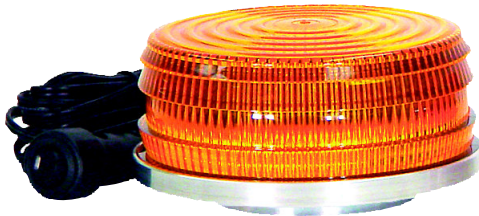

## 360° LED Beacons

*Waterproof / Affordable*

12.6253.A00

12.6253.R00

Magnet mount

Additional lens colors

- ▶ 6 Luminator LEDs in each compact light
- ▶ Internal flasher with quad flash
- ▶ Low amp draw
- ▶ Five year "No Hassle" warranty
- ▶ Aluminum base
- ▶ 1<sup>3</sup>/<sub>4</sub>" Lexan lens
- ▶ Available in five colors: ●●●●●
- ▶ 5<sup>1</sup>/<sub>2</sub>" Diameter x 2<sup>3</sup>/<sub>4</sub>" Overall Height - Magnetic Mount

**12.6253 360° LED Beacon - Magnetic Mount** 12V / 1.5A max  
 Includes a 10' straight cord, fused cigarette lighter plug with lighted POWER switch, and one 90 lb. pull magnet.