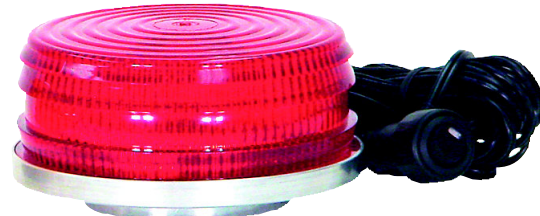

## 360° LED Beacons

*Waterproof / Affordable*

12.6253.A00

12.6253.R00

Magnet mount

Additional lens colors

- ▶ 6 Luminator LEDs in each compact light
- ▶ Internal flasher with quad flash
- ▶ Low amp draw
- ▶ Five year "No Hassle" warranty
- ▶ Aluminum base
- ▶ 1<sup>3</sup>/<sub>4</sub>" Lexan lens
- ▶ Available in five colors: ●●●●●
- ▶ 5<sup>1</sup>/<sub>2</sub>" Diameter x 2<sup>3</sup>/<sub>4</sub>" Overall Height - Magnetic Mount

**12.6253 360° LED Beacon - Magnetic Mount** 12V / 1.5A max  
 Includes a 10' straight cord, fused cigarette lighter plug with lighted POWER switch, and one 90 lb. pull magnet.